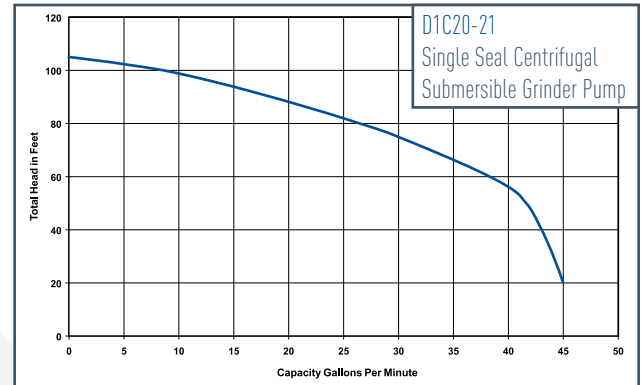

DELTA ENVIRONMENTAL®

Simplex Flex Hose System

The Changing Force in Pressure Sewer

The DGF12-LPS Flex Hose System is tailored to your specific hydraulic needs for low pressurized sewer system requirements. Engineered with an Easy Slip Fit connection with integral ball check valve for quick installations and comes complete with SST hardware and anti-siphon protection, the DGF12-LPS Flex Hose System is the preferred choice. Offered in simplex or duplex design with either semi-positive displacement or centrifugal submersible grinder pumps coupled with a range of quality controls and accessories.

System Details

- Slip-fit connection, ball valve, and brass shut-off valve attached to an extended handle for quick installation and servicing.
- Fast and easy grinder pump installation. No need for personnel to enter the basin.
- Heavy-duty, 1-1/4" flexible hose and SST discharge pipe for optimal performance.
- Durable brass valve with engineered ABS screen for anti-siphon protection.
- Sturdy SST wire support base for pump.
- Corrosion resistant components.
- Available with pressure or float activation.

See K4268 for more details