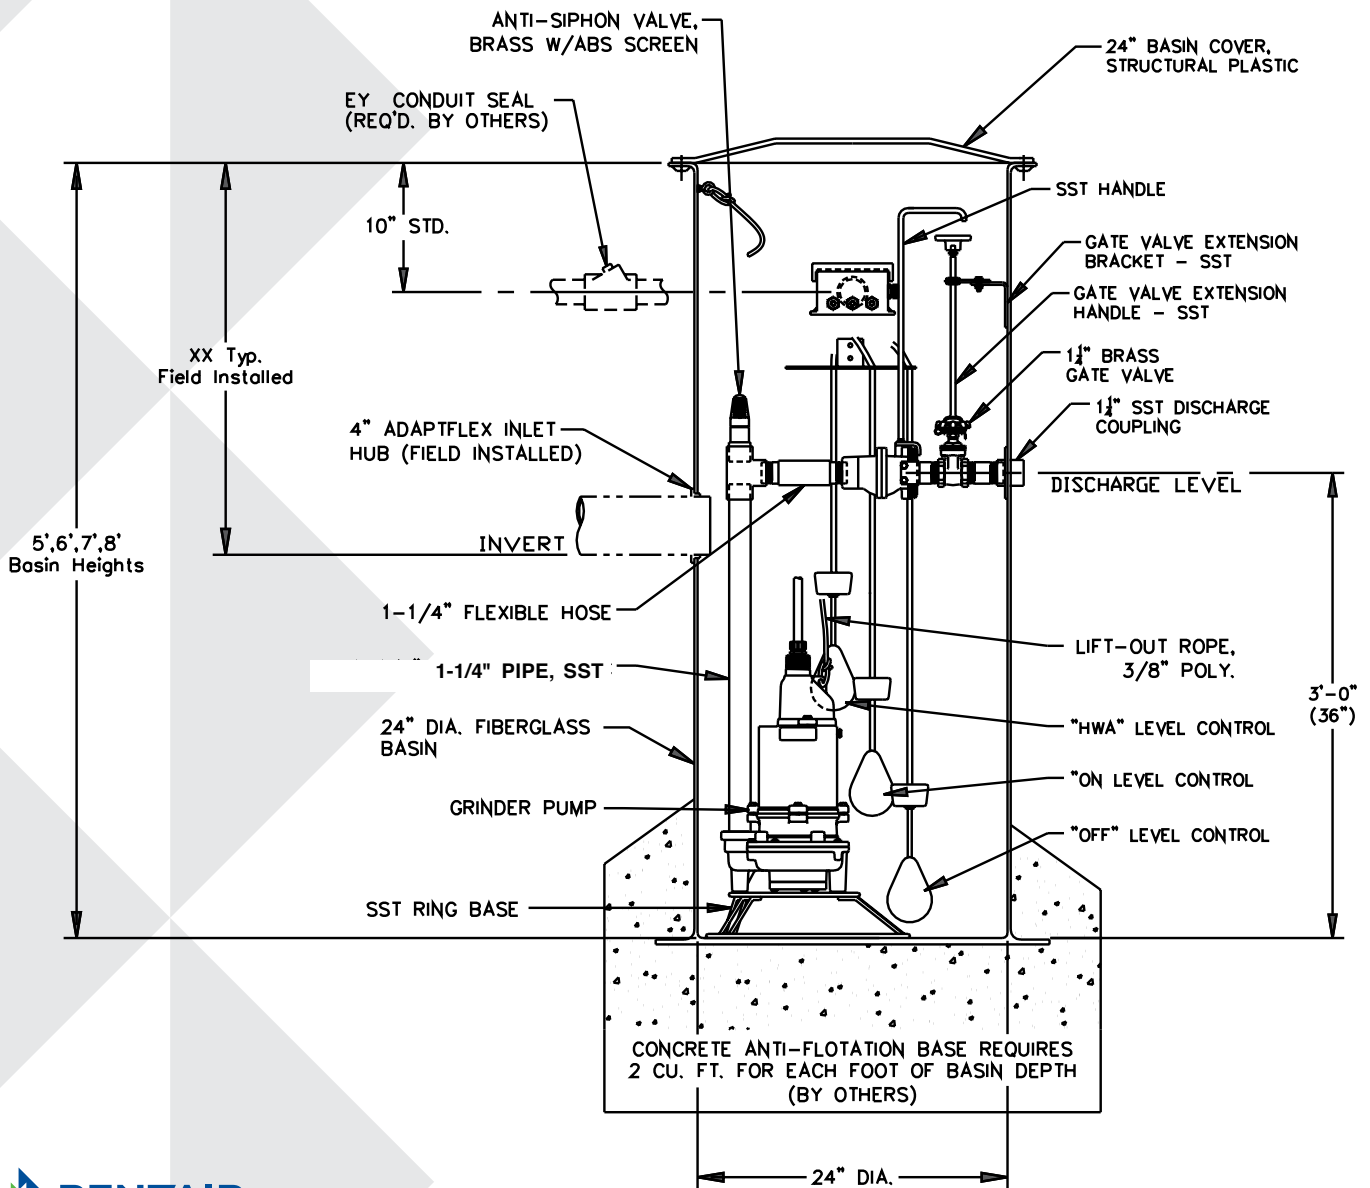

D2C20-21

Control: DFC
Type: Simplex

8263 FLORIDA BLVD., DENHAM SPRINGS, LA 70727, 225-665-6162, 1 (800) 219-9183 | WWW.DELTAENVIRONMENTAL.COM

Because we are continuously improving our products and services, Pentair reserves the right to change specifications without prior notice.
K4284 07/28/13 © 2013 Pentair Ltd. All Rights Reserved.