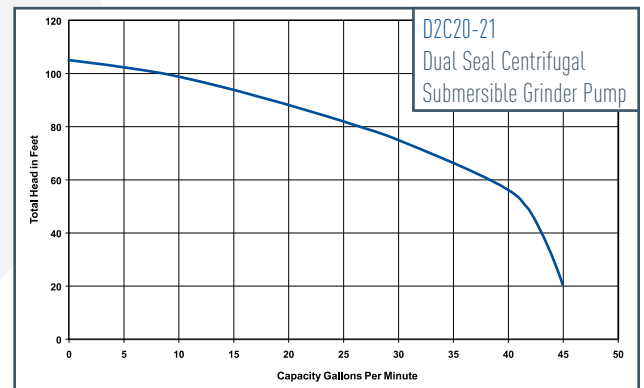

See K4269 for more details