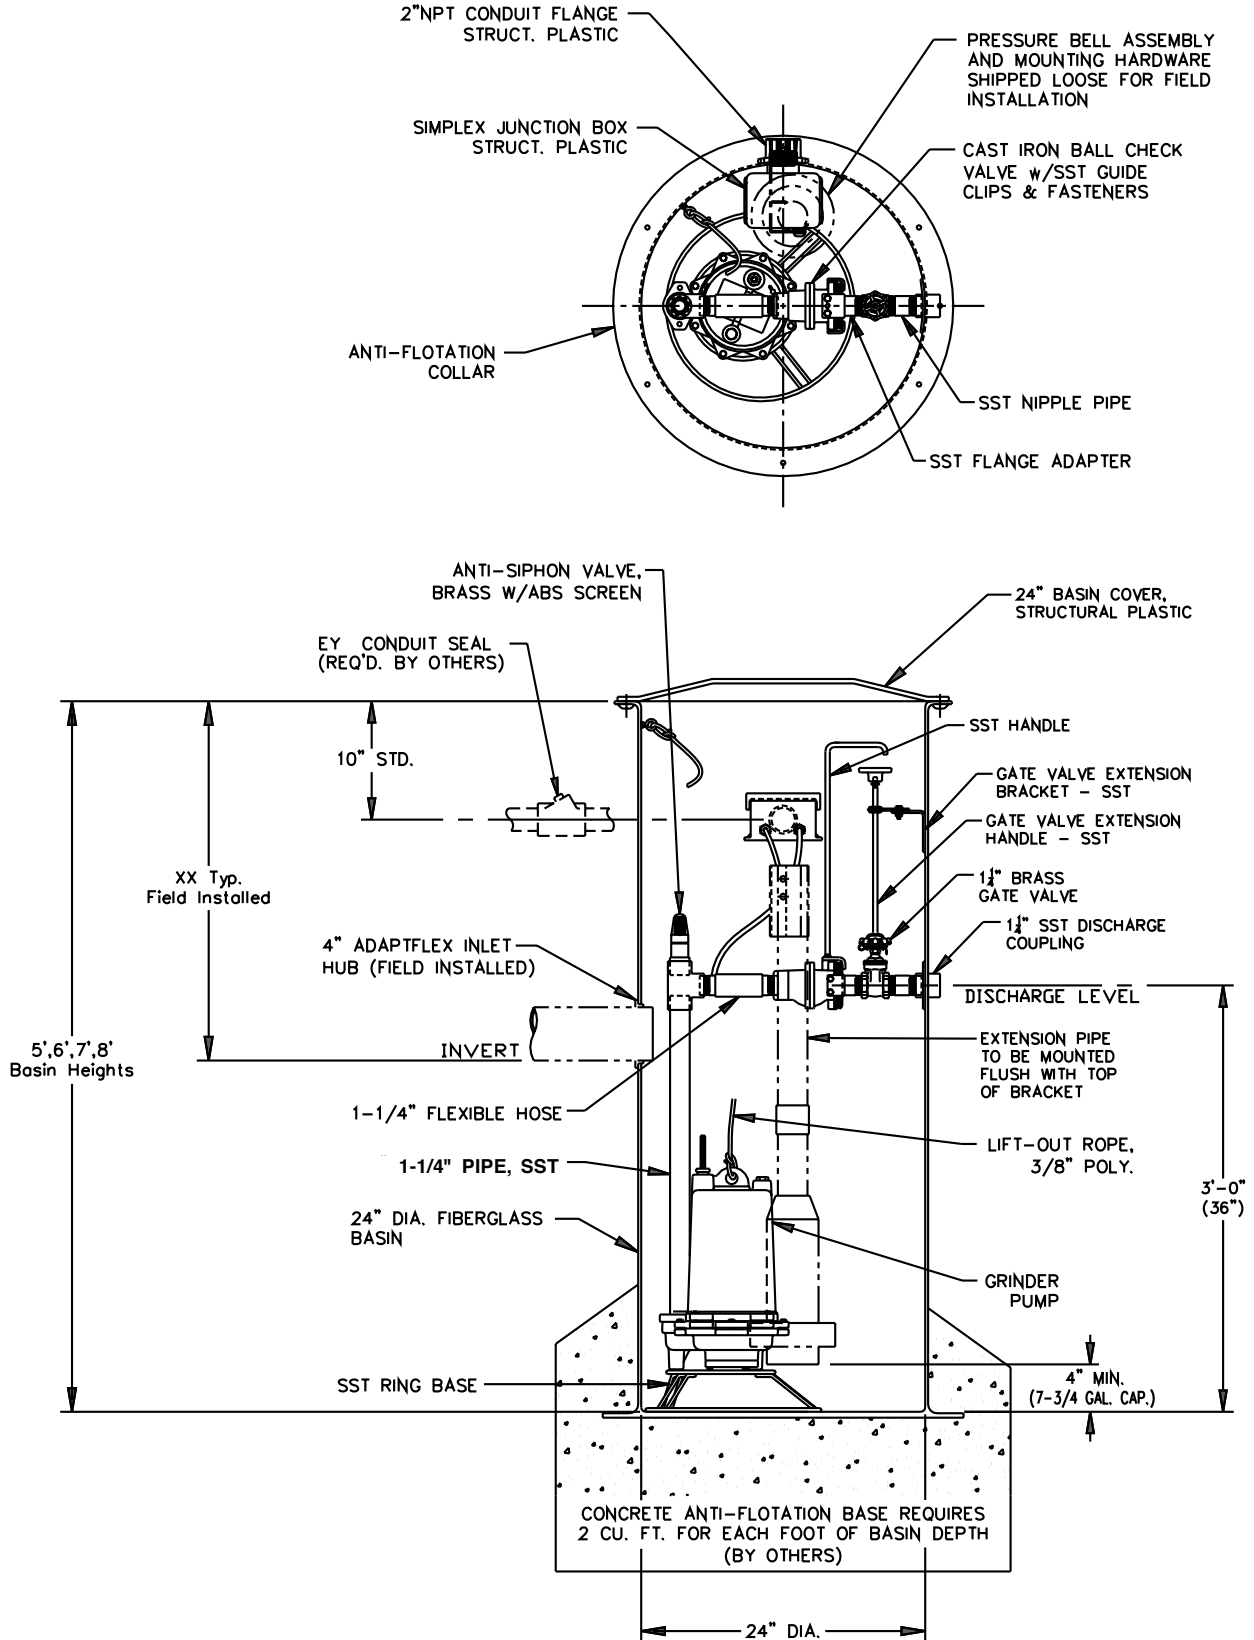

### System Details

- Slip-fit connection, ball valve, and brass shut-off valve attached to an extended handle for quick installation and servicing.
- Fast and easy grinder pump installation. No need for personnel to enter the basin.
- Heavy-duty, 1-1/4" flexible hose and SST discharge pipe for optimal performance.
- Durable brass valve with engineered ABS screen for anti-siphon protection.
- Sturdy SST wire support base for pump.
- Corrosion resistant components.
- Available with pressure or float activation.

See K4268 for more details

See K4269 for more details

See K4267 for more details

# D1C20-21

Control: DPC  
Type: Simplex