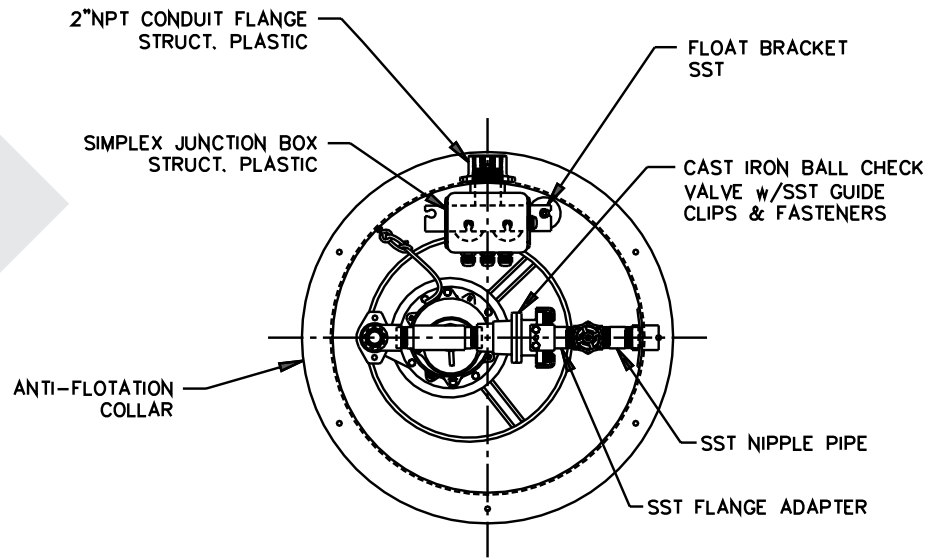

D2C20-21

Control: DFC
Type: Simplex

8263 FLORIDA BLVD., DENHAM SPRINGS, LA 70727, 225-665-6162, 1 (800) 219-9183 | WWW.DELTAENVIRONMENTAL.COM

Because we are continuously improving our products and services, Pentair reserves the right to change specifications without prior notice.
K4284 07/28/13 © 2013 Pentair Ltd. All Rights Reserved.