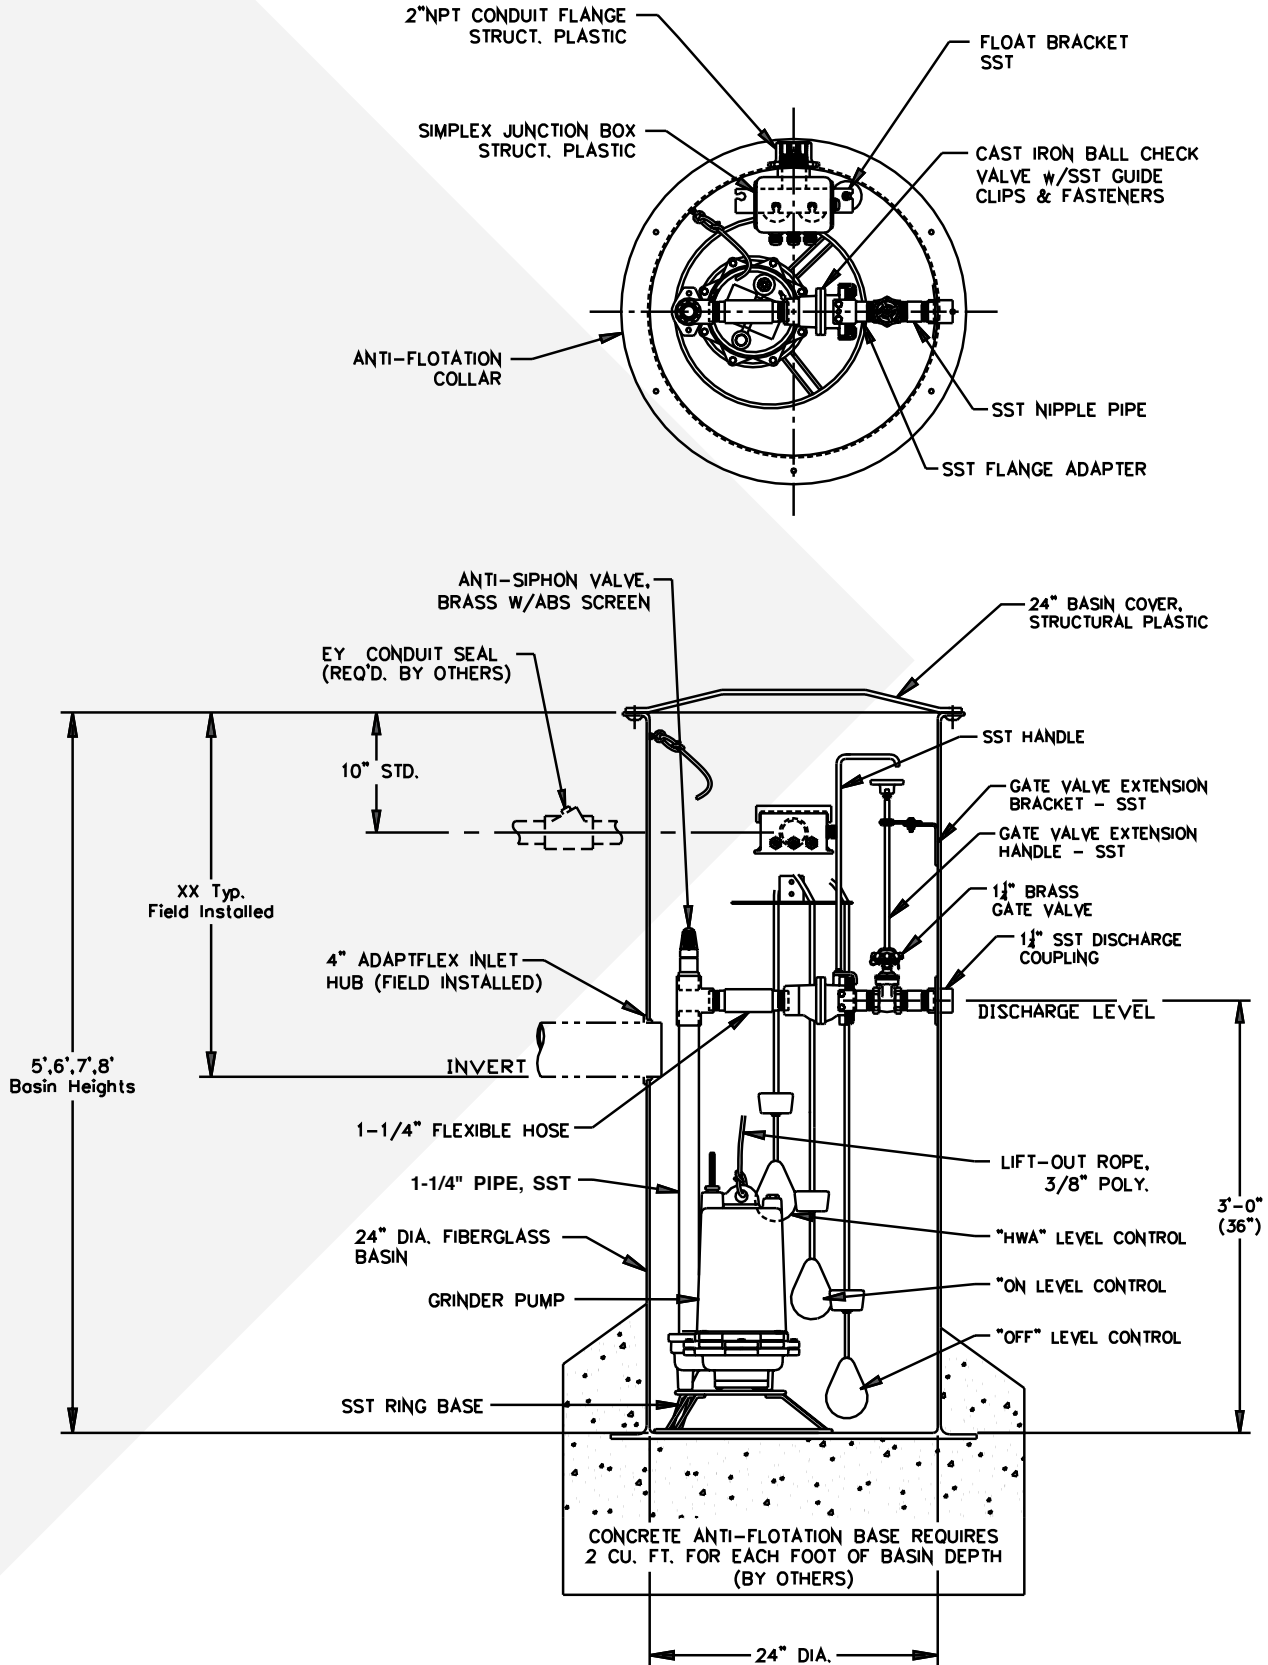

### System Details

- Slip-fit connection, ball valve, and brass shut-off valve attached to an extended handle for quick installation and servicing.
- Fast and easy grinder pump installation. No need for personnel to enter the basin.
- Heavy-duty, 1-1/4" flexible hose and SST discharge pipe for optimal performance.
- Durable brass valve with engineered ABS screen for anti-siphon protection.
- Sturdy SST wire support base for pump.
- Corrosion resistant components.
- Available with pressure or float activation.

# D1C20-21

Control: DPC  
Type: Simplex

# D1C20-21

Control: DFC

Type: Simplex

# D1P20-21

Control: DPC  
Type: Simplex