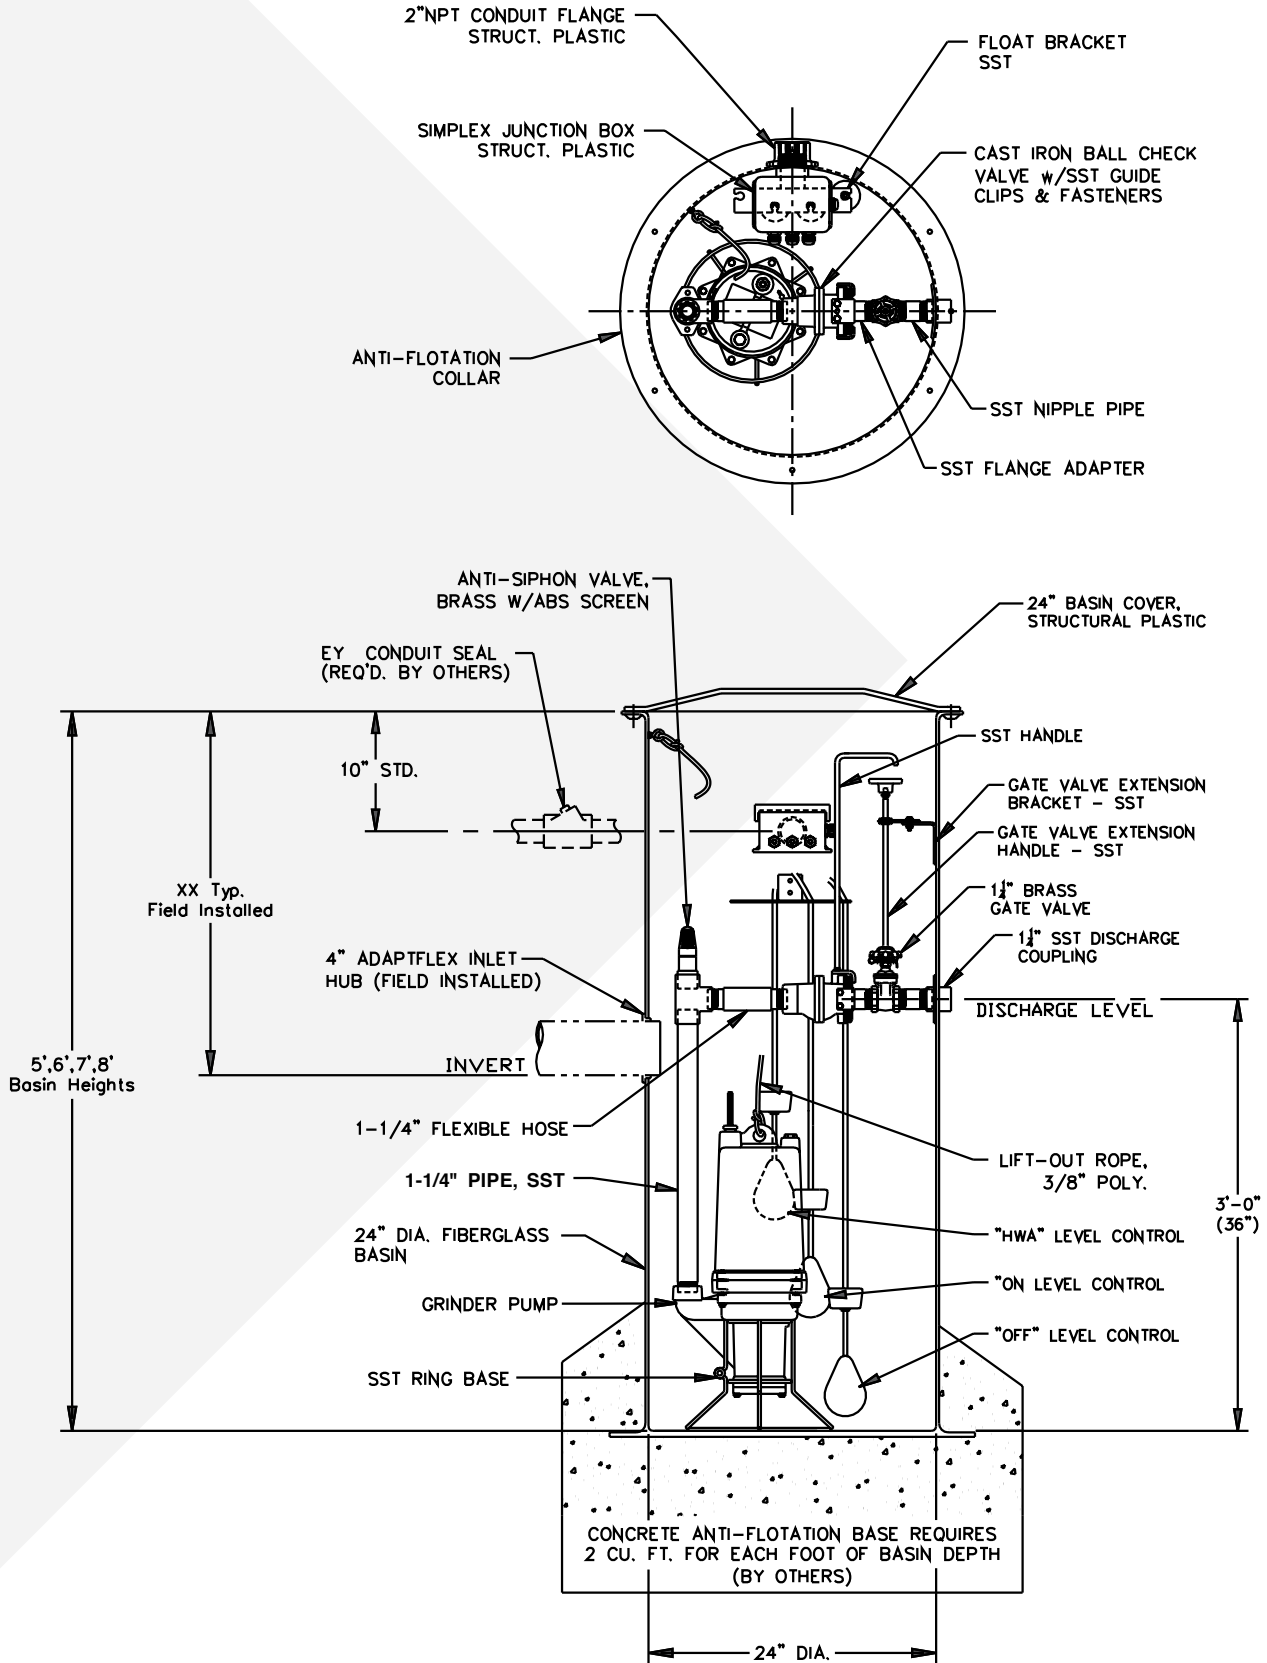

### System Details

- Slip-fit connection, ball valve, and brass shut-off valve attached to an extended handle for quick installation and servicing.
- Fast and easy grinder pump installation. No need for personnel to enter the basin.
- Heavy-duty, 1-1/4" flexible hose and SST discharge pipe for optimal performance.
- Durable brass valve with engineered ABS screen for anti-siphon protection.
- Sturdy SST wire support base for pump.
- Corrosion resistant components.
- Available with pressure or float activation.

# D1P20-21

Control: DPC  
Type: Simplex

# D1P20-21

Control: DFC

Type: Simplex

# D2C20-21

Control: DPC  
Type: Simplex